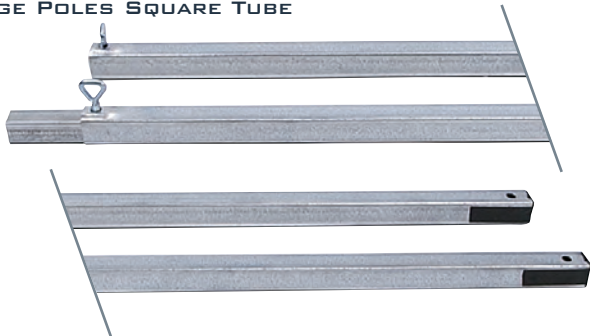

## RIDGE POLES SQUARE TUBE

Part No	Description	Length	Diameter	Pk/Qty
E3S12	Ridge Poles - Square Tube - 3 Piece	Max Length 365cm (12')	25.4mm-22.2mm	4
E3S15	Ridge Poles - Square Tube - 3 Piece	Max Length 457cm (15')	25.4mm-22.2mm	4
E3S18	Ridge Poles - Square Tube - 4 Piece	Max Length 550cm (18')	25.4mm-22.2mm	4
E3S23	Ridge Poles - Square Tube - 5 Piece	Max Length 701cm (23')	25.4mm-22.2mm	4