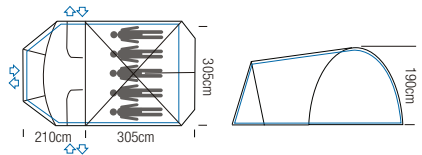

### MATERIAL

- 180T polyester, UPF50+ UV protected fly
- 2000mm water head rating
- 180T polyester breathable inner tent
- Heavy duty 10 x 10 PE flooring