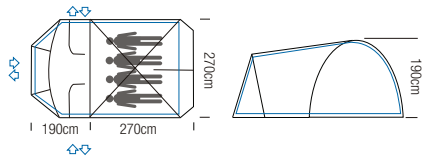

ECCO 4V - SLEEPS UP TO 4 + 2

920456-08

FEATURES

- Fully screened front room
- Large front & rear D-door plus 2 side door entrances
- Twin zipper awning optional
- Removable gear loft
- Factory seam-taped flysheet
- External window covers
- Power cord inlets
- Lantern hanging point including mounting points for power cord
- Internal storage pockets
- Heavy duty polyester carry bag
- Repair Kit