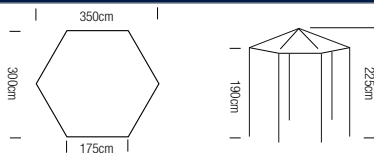

ALUMINIUM HEXAGON GAZEBO

930623

MATERIAL

- Roof: 420D oxford, PU coated for UV protection
- Re-enforced patch on all corners

POLES & FRAME

- Aluminium tube, Integrated frame for easy set-up
- Leg tube: Diameter 32 x 0.8 mm & Metal Rib tube: 10 x 18 x 0.5mm thick