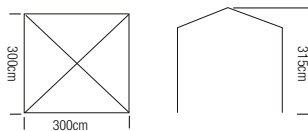

FOLDING GAZEBO DELUXE STEEL

930650

FEATURES

- Heavy duty steel frame integrated for easy set-up
- Superior durable powder coated frame
- Silver coated fabric offers great UV protection and heat block out
- Factory seam-taped roof fabric
- Premium quality ABS puller system
- Strong plastic joiners
- Four position adjustable height
- Steel feet with plastic cover for extra protection
- Pegs & guy ropes included
- Wheeled carry bag
- Assembly instructions

MATERIAL

- ROOF: 420D oxford, PU coated for UV protection
- SIDE WALL: 420D oxford, PU coated for UV protection (optional)
- MESH WALL: Ultra fine no-see-um mesh (optional)

POLES & FRAME

- Heavy duty steel tube, Integrated frame for easy set-up
- Leg tube: 32 x 32 / 25 x 25 x 1mm thick
- Rib tube: 25 x 13 x 1mm thick
- Centre pole: 25 x 25 / 20 x 20 x 1mm thick

ASSEMBLY

- Simple 3 step set up: Unfold frame, position roof cover and fully extend frame