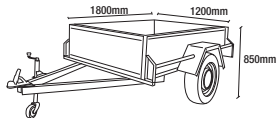

6' X 4' TRAILER TENT

Trailer not included

OPTIONAL SUNROOM

931106

15kg

FEATURES

- Suitable For 6' X 4' Trailer 850mm High
- Base & mattress Included, ready To Be Mounted On Trailer
- 2 Internal Poles For Easy Set-Up & Pull Down
- Extra Large Awning Area With Full Frame
- Removeable Full Size Awning
- High Density Queen Size Mattress 8cm Thickness
- Power Cord Inlet
- Reinforced Peg Points with Chrome 'D' rings
- PVC Dust Cover
- Pre-Tied High Quality Guy Ropes

6' X 4' TRAILER TENT WITH BASE

931216WB

TENT SIZE

AWNING SIZE

TRAILER SIZE (external)

177kg

MATERIAL

- 340g/m² polycotton canvas roof, wall & awning
- Hard wearing tub style PVC flooring
- Heavy duty No. 8 & 10 ABS Zipper
- Hard wearing PVC Cover

BASE & POLES

- Full metal mounting frame painted
- 17mm plywood base
- Durable 22mm & 25mm diameter zinc plated poles
- Aluminium sail track

VENTILATION

- Ultra fine No-See-Um mesh windows & doors
- Large size 'D' door with mesh
- Large 'U' window with awning