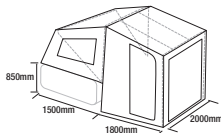

6' X 4' TRAILER TENT

Trailer not included

OPTIONAL SUNROOM

931106

15kg

FEATURES

- Suitable For 6' X 4' Trailer 850mm High
- Base & mattress Included, ready To Be Mounted On Trailer
- 2 Internal Poles For Easy Set-Up & Pull Down
- Extra Large Awning Area With Full Frame
- Removeable Full Size Awning
- High Density Queen Size Mattress 8cm Thickness
- Power Cord Inlet
- Reinforced Peg Points with Chrome 'D' rings
- PVC Dust Cover
- Pre-Tied High Quality Guy Ropes

6' X 4' TRAILER TENT WITH BASE

931216WB

TENT SIZE

AWNING SIZE

TRAILER SIZE (external)

177kg

MATERIAL

- 340g/m² polycotton canvas roof, wall & awning
- Hard wearing tub style PVC flooring
- Heavy duty No. 8 & 10 ABS Zipper
- Hard wearing PVC Cover

BASE & POLES

- Full metal mounting frame painted
- 17mm plywood base
- Durable 22mm & 25mm diameter zinc plated poles
- Aluminium sail track

VENTILATION

- Ultra fine No-See-Um mesh windows & doors
- Large size 'D' door with mesh
- Large 'U' window with awning