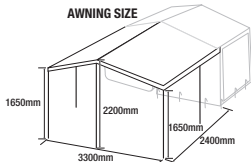

6' X 4' TRAILER TENT

Trailer not included

OPTIONAL SUNROOM

931106

15kg

FEATURES

- Suitable For 6' X 4' Trailer 850mm High
- Base & mattress Included, ready To Be Mounted On Trailer
- 2 Internal Poles For Easy Set-Up & Pull Down
- Extra Large Awning Area With Full Frame
- Removeable Full Size Awning
- High Density Queen Size Mattress 8cm Thickness
- Power Cord Inlet
- Reinforced Peg Points with Chrome 'D' rings
- PVC Dust Cover
- Pre-Tied High Quality Guy Ropes

6' X 4' TRAILER TENT WITH BASE

931216WB

TENT SIZE

AWNING SIZE

TRAILER SIZE (external)

177kg

MATERIAL

- 340g/m² polycotton canvas roof, wall & awning
- Hard wearing tub style PVC flooring
- Heavy duty No. 8 & 10 ABS Zipper
- Hard wearing PVC Cover

BASE & POLES

- Full metal mounting frame painted
- 17mm plywood base
- Durable 22mm & 25mm diameter zinc plated poles
- Aluminium sail track

VENTILATION

- Ultra fine No-See-Um mesh windows & doors
- Large size 'D' door with mesh
- Large 'U' window with awning