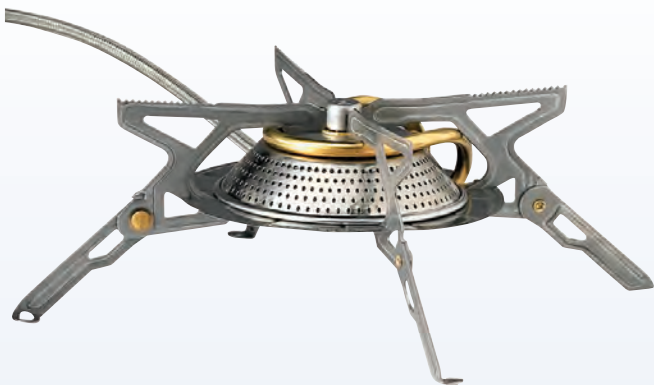

GRAVITY MULTI FUEL STOVE

Gravity is probably the ultimate spider stove for white gas and kerosene. It's extremely stable, weighs little, and packs small. Our new "integrated Burner Technology" means that the stove is approximately 30% lower compared to similar stoves of this type. Despite this, Gravity is a powerful stove and pre-heats quickly thanks to its efficient pre-heating coil. The stove has four stable, foldaway legs making it useable with even larger pots.

Fuel Bottle sold separately

SPECIFICATION

Fuel: White Gas and Kerosene

Ignition: Manual

Part No	Size	Output	Weight
328084	101L x 101W x 40H mm	10,500 BTU/h	295 g