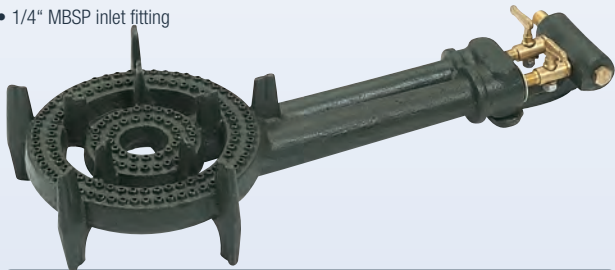

DOUBLE RING BURNER

- Individual flame controls
- 21 mj burner
- 1/4" MBSP inlet fitting